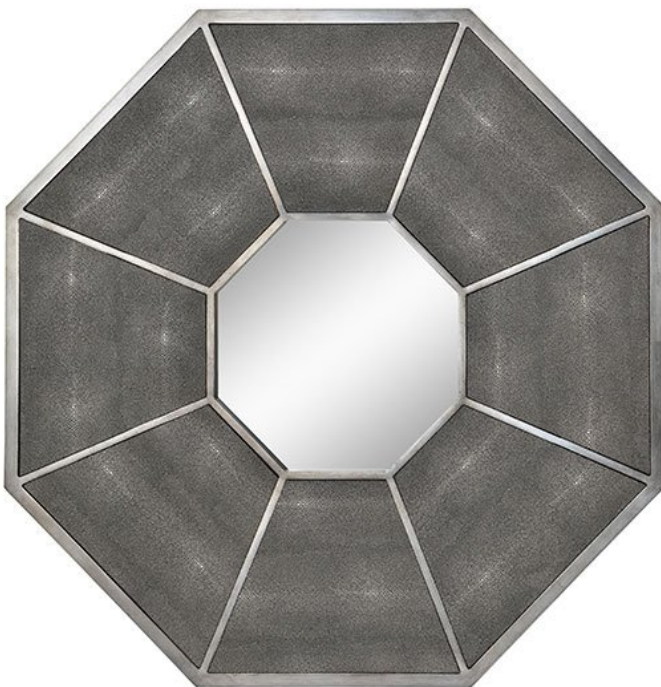

FOUNDATION

www.foundationhospitality.com

954-567-2800 • 1-(800)-627-3223

5470 NW 10TH TERRACE, FORT LAUDERDALE, FLORIDA 33309

Moro

ITEM 4822P

Octagon, Grey Shagreen faceted framed mirror
Techno Details Size: 48" w x 48" h **Frame Size:**
15" W x 2" D **Finish:** Antique bronze frame & grey
leather **Material:** PU