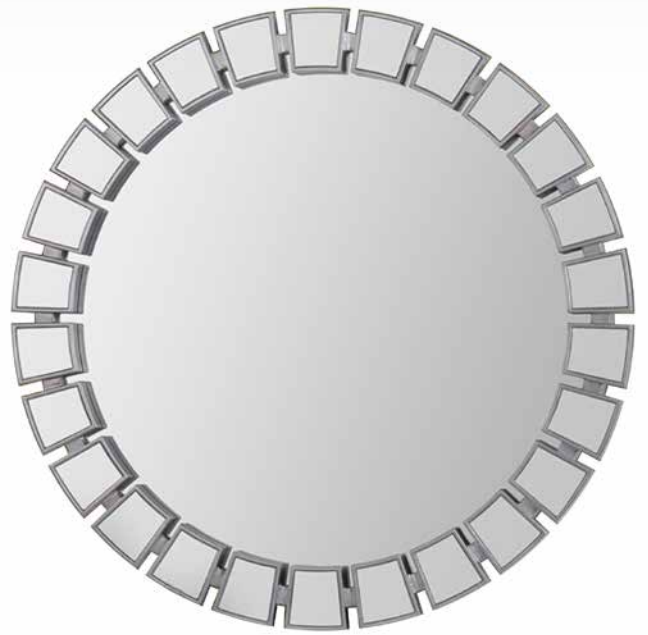

Round mirror with bevel and Gloss Gray Frame.

Size: 14 3/4" W x 14 3/4" H

OD: 24" W x 24" H

Moulding: 4 5/8" W x 3" H

7899 Seabrook

7820 Moonlight

7818 Grandview

7812 Aliso