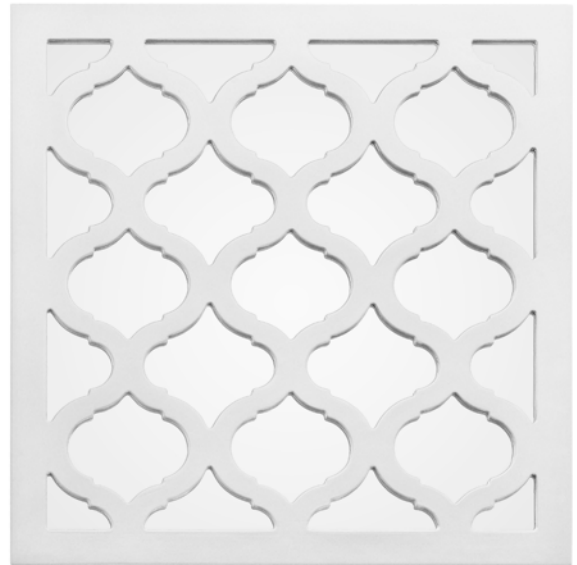

7796 Riomar

Simple round mirror with bevel white finish.

Material: PU
Size: 21 1/4" W x 21 1/4" H
OD: 24" W x 24" H
Moulding: 1 3/8" W x 1 1/2" H

7855 Popotia

Simple round mirror with bevel lipstick red finish.

7797 Walton

Beveled Mirror Shining Star White Finish.
 Size: 21 1/4" W x 21 1/4" H
 OD: 24" W x 24" H
 Moulding: 1 3/8" W x 1 1/2" H

7797 Walton

7836 Ostional
Details see P. 36

The world is more malleable
than you think and
it's waiting for you
to hammer it into shape.