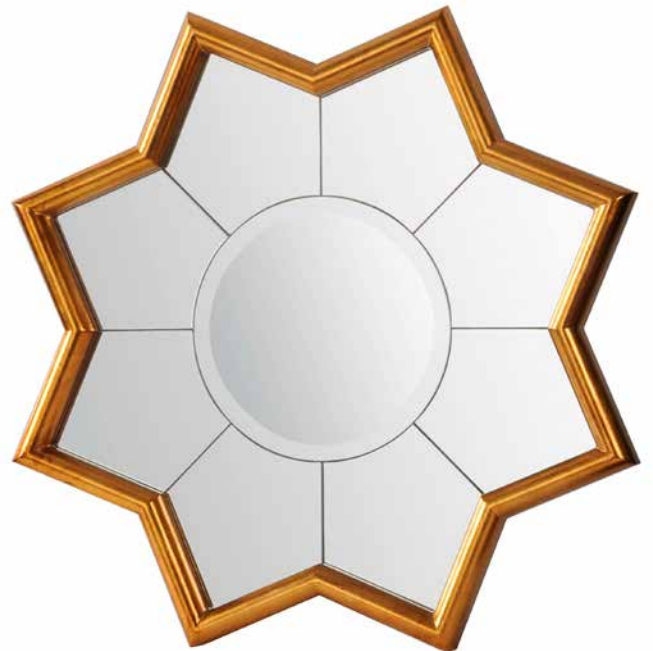

7812 Aliso

7906 South beach