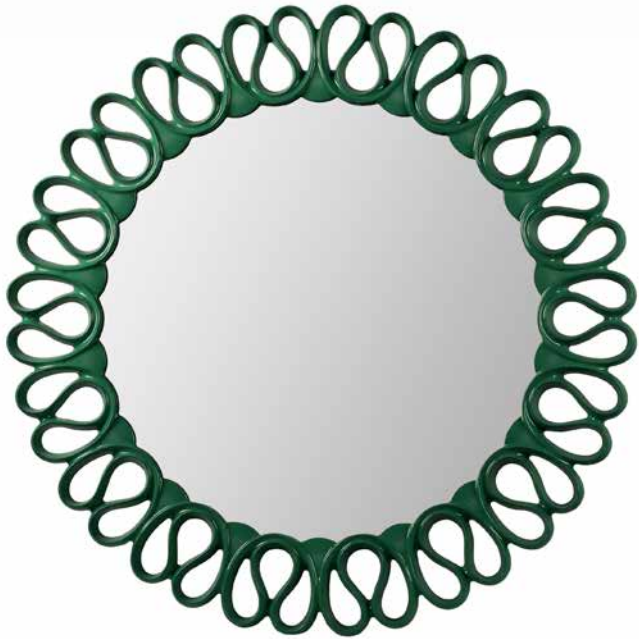

7860 Las Gaviotas