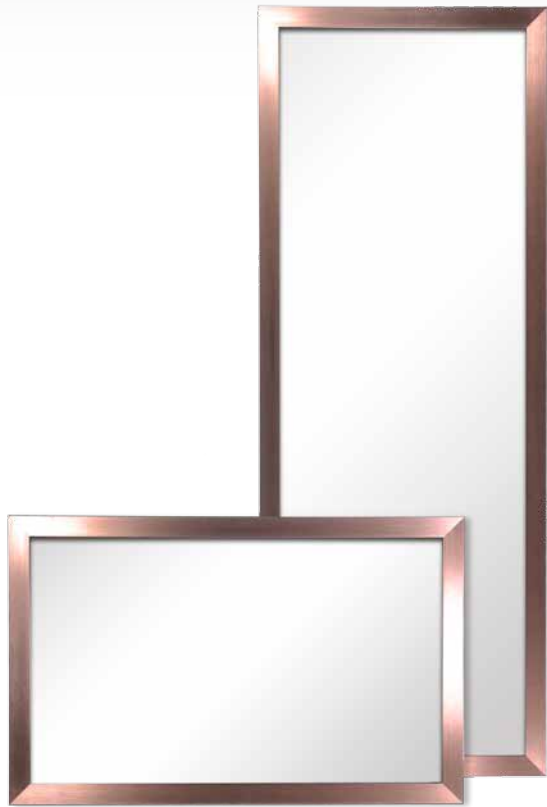

7957 Steamer