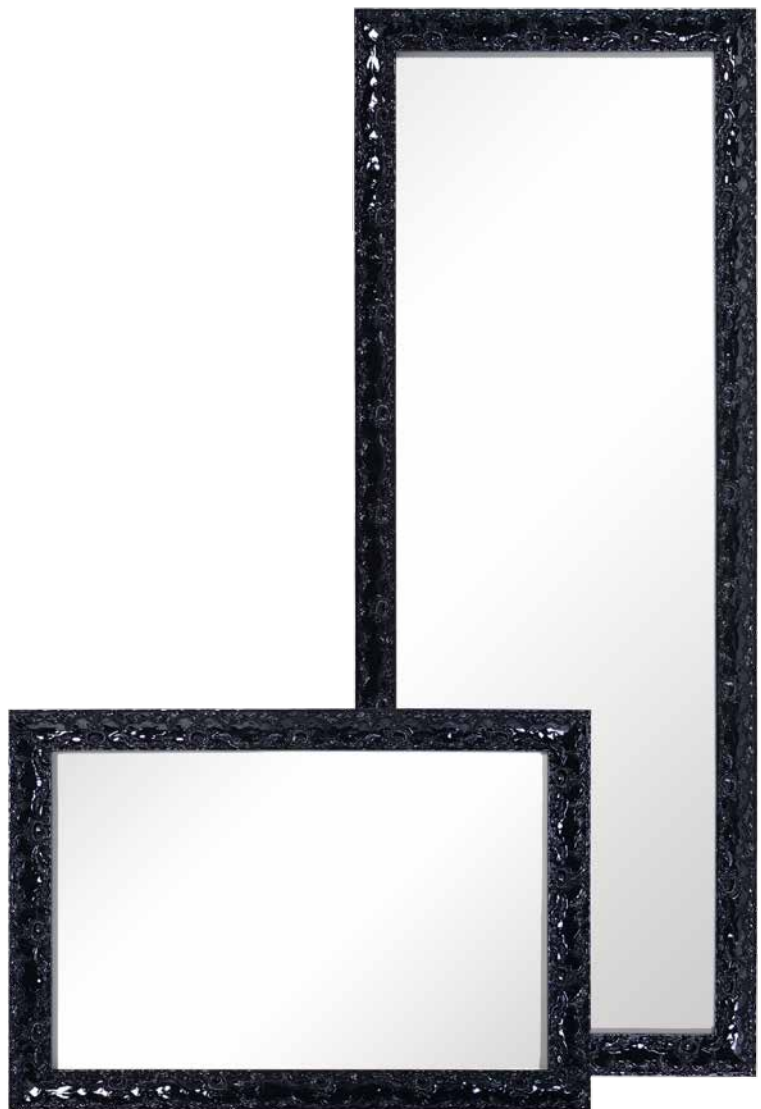

7965 Pinetree

Bronze toned finish scooped frame.

Material: Polystyrene

Size: 18 1/2" W x 58 1/2" H (Full Length)

34 1/2" W x 26 1/4" H (Vanity)

OD: 24" W x 64" H (Full Length)

40" W x 32" H (Vanity)

Moulding: 2 3/4" W x 1 5/16" H