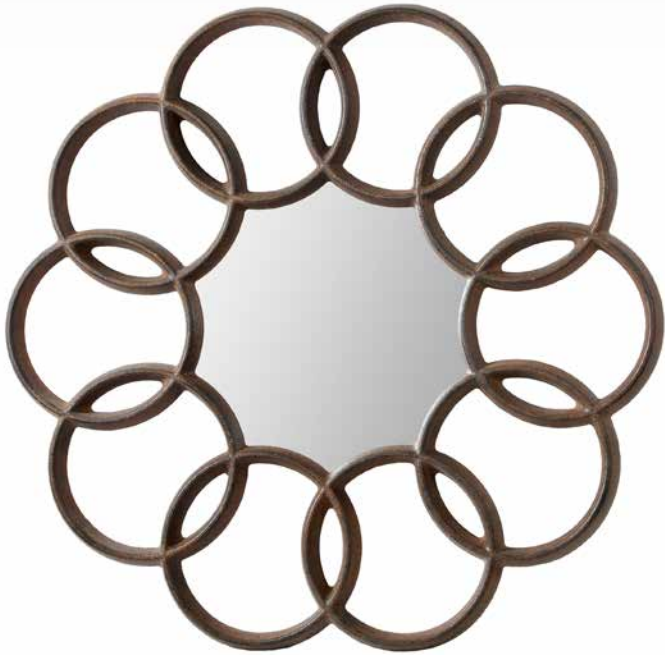

7835 Avellanas

7834 Playa