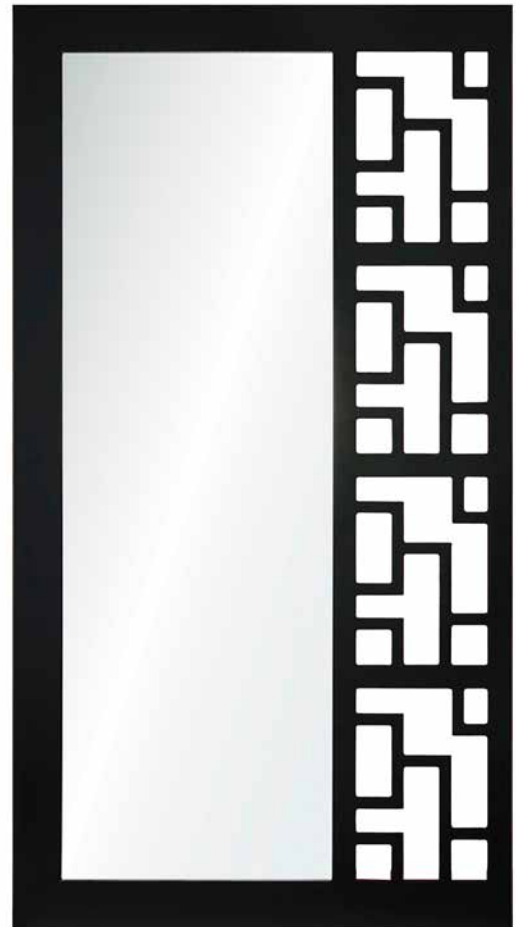

7858 Rancho

Clear Mirror with Geometrical Pattern Red Finish.

Size: 14 $\frac{7}{8}$ " W x 30" H
OD: 16" W x 32 $\frac{5}{8}$ " H
Moulding: $\frac{5}{8}$ " W x 1 $\frac{1}{2}$ " H

7895 York

Clear Mirror on Left side and Geometrical Pattern on Right Black Finish.

Size: 34" W x 70" H
OD: 42" W x 78" H
Moulding: 4" W x 1" H

7865 Campo

Clear Mirror with Bevel Small Teal Tiles High Gloss White Frame.

Size: 19 $\frac{1}{4}$ " W x 29 $\frac{1}{2}$ " H
OD: 30" W x 40" H
Moulding: 5 $\frac{3}{8}$ " W x 1" H

7864 Dunes

Clear Mirror with Bevel Small Orange Tiles High Gloss White Frame.

Size: 19 $\frac{1}{2}$ " W x 29 $\frac{1}{2}$ " H
OD: 30" W x 40" H
Moulding: 5 $\frac{3}{8}$ " W x 1" H

7839 Teresa

Clear Mirror with Gold Geometrical Frame (Pair).

Size: 17 $\frac{7}{8}$ " W x 17 $\frac{7}{8}$ " H
OD: 21" W x 21" H
Moulding: 1 $\frac{5}{8}$ " W x 1 $\frac{1}{2}$ " H

7808 Crystal

Clear Mirror with Geometrical Pattern White Finish.

Size: 40 $\frac{3}{8}$ " W x 40 $\frac{3}{8}$ " H
OD: 42" W x 42" H
Moulding: $\frac{7}{8}$ " W x 1 $\frac{1}{4}$ " H

7895 York