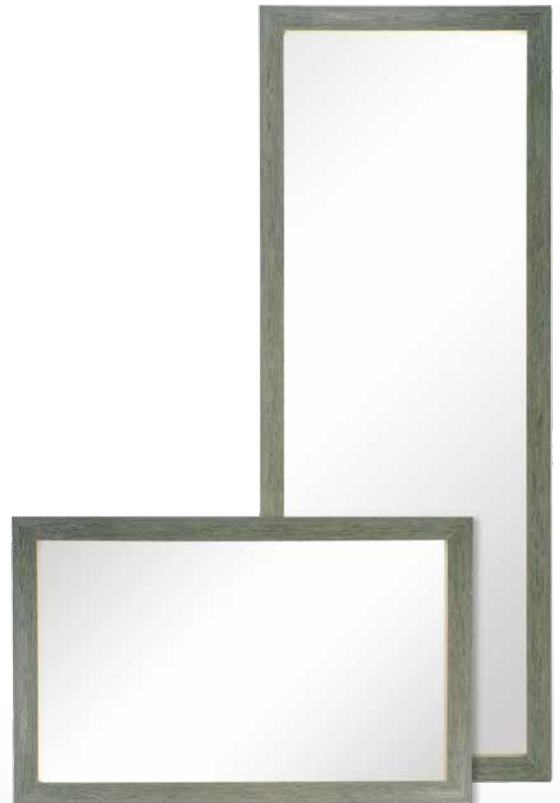

7954 Pescadero