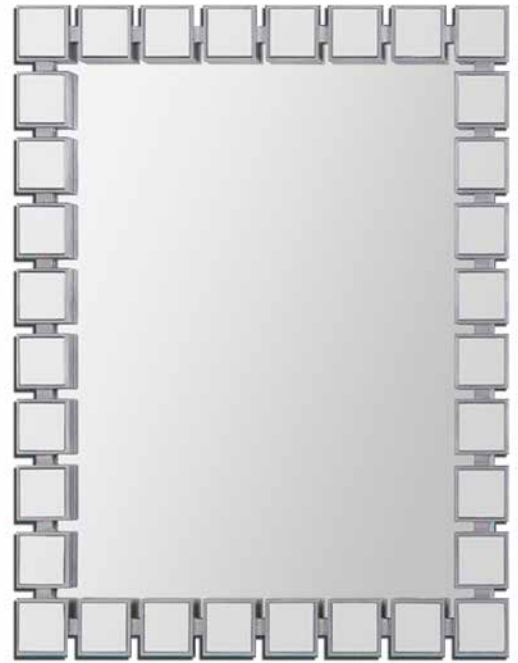

7822 San Elijo