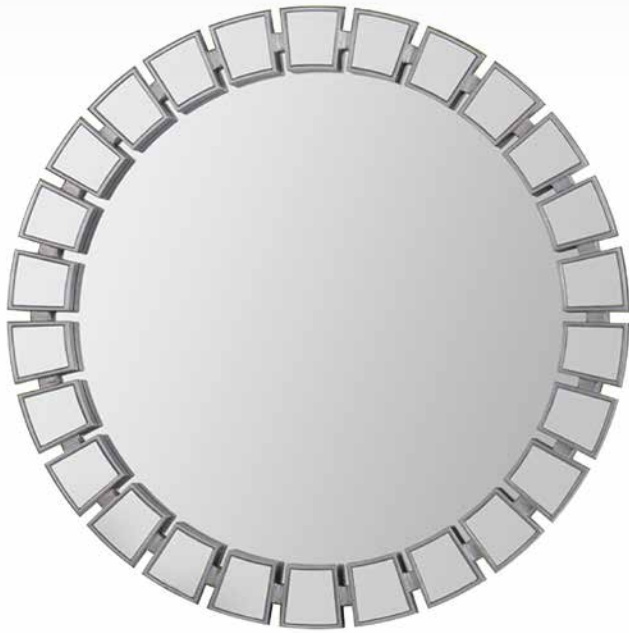

Round mirror with bevel and Gloss Gray Frame.

Size: 14 3/4" W x 14 3/4" H

OD: 24" W x 24" H

Moulding: 4 5/8" W x 3" H

7899 Seabrook

7820 Moonlight

7818 Grandview

7812 Aliso