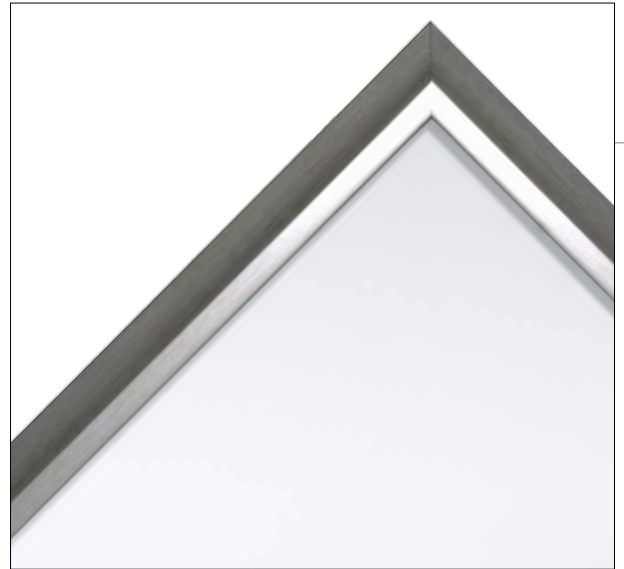

7963 Sanddollar