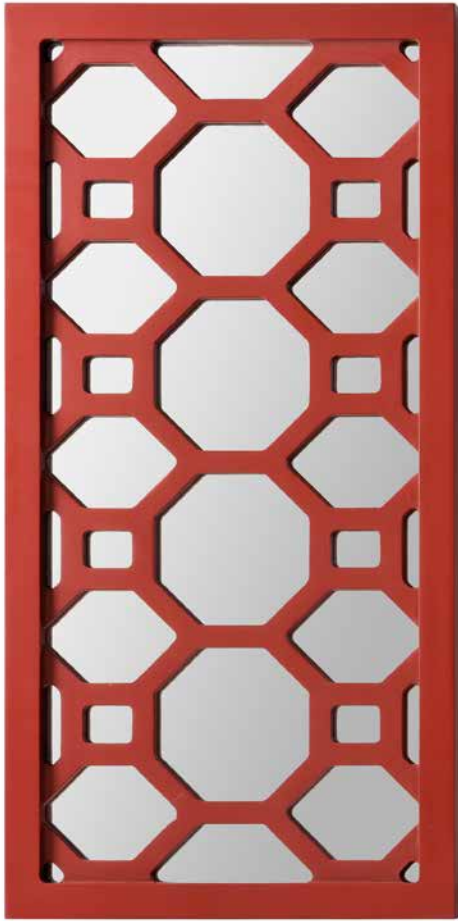

7858 Rancho

Clear Mirror with Geometrical Pattern Red Finish.

Size: 14 $\frac{7}{8}$ " W x 30" H
OD: 16" W x 32 $\frac{5}{8}$ " H
Moulding: $\frac{5}{8}$ " W x 1 $\frac{1}{2}$ " H

7895 York

Clear Mirror on Left side and Geometrical Pattern on Right Black Finish.

Size: 34" W x 70" H
OD: 42" W x 78" H
Moulding: 4" W x 1" H

7865 Campo

Clear Mirror with Bevel Small Teal Tiles High Gloss White Frame.

Size: 19 $\frac{1}{4}$ " W x 29 $\frac{1}{2}$ " H
OD: 30" W x 40" H
Moulding: 5 $\frac{3}{8}$ " W x 1" H

7864 Dunes

Clear Mirror with Bevel Small Orange Tiles High Gloss White Frame.

Size: 19 $\frac{1}{2}$ " W x 29 $\frac{1}{2}$ " H
OD: 30" W x 40" H
Moulding: 5 $\frac{3}{8}$ " W x 1" H

7839 Teresa

Clear Mirror with Gold Geometrical Frame (Pair).

Size: 17 $\frac{7}{8}$ " W x 17 $\frac{7}{8}$ " H
OD: 21" W x 21" H
Moulding: 1 $\frac{5}{8}$ " W x 1 $\frac{1}{2}$ " H

7808 Crystal

Clear Mirror with Geometrical Pattern White Finish.

Size: 40 $\frac{3}{8}$ " W x 40 $\frac{3}{8}$ " H
OD: 42" W x 42" H
Moulding: $\frac{7}{8}$ " W x 1 $\frac{1}{4}$ " H

7895 York