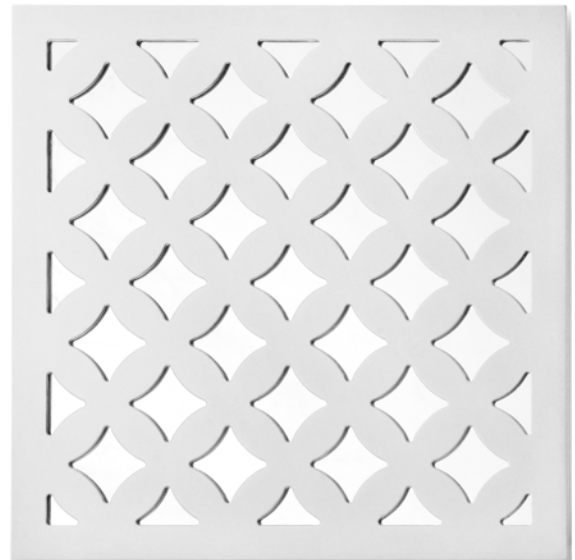

7804 Blackies

Clear Mirror Cross Hatch Pattern High Gloss White Finish.

Size: 17 1/2" W x 17 1/2" H
OD: 20" W x 20" H
Moulding: 1 1/4" W x 7/8" H

7806 Wedge

Clear Mirror Cross Hatch Pattern High Gloss White Finish.

Size: 18" W x 18" H
OD: 20" W x 20" H
Moulding: 1" W x 2" H

7884 Flagship

Clear Mirror Cross Hatch Pattern High Gloss Black Finish.

Size: 17 1/2" W x 17 1/2" H
OD: 20" W x 20" H
Moulding: 1 1/4" W x 7/8" H

7861 Tapia

Clear Mirror Cross Hatch Pattern High Gloss Red Finish.

Size: 17 1/2" W x 17 1/2" H
OD: 20" W x 20" H
Moulding: 1 1/4" W x 7/8" H

7885 Quintana

Clear Mirror Cross Hatch Pattern High Gloss Black Finish.

Size: 18" W x 18" H
OD: 20" W x 20" H
Moulding: 1" W x 2" H

7863 Cantamar

Clear Mirror Cross Hatch Pattern High Gloss Red Finish.

Size: 18" W x 18" H
OD: 20" W x 20" H
Moulding: 1" W x 2" H