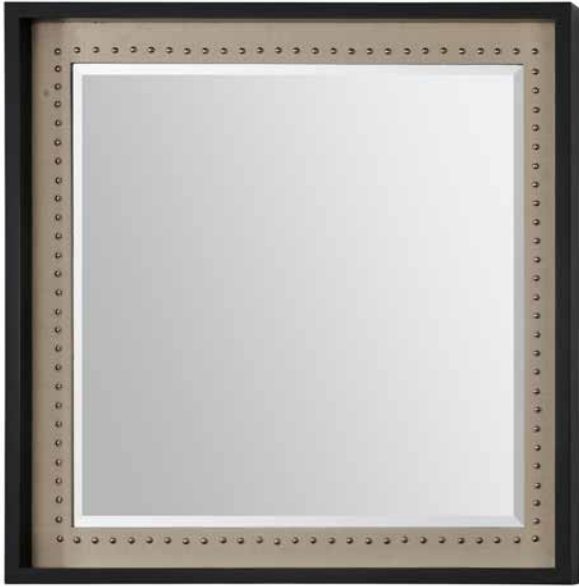

7836 Ostional