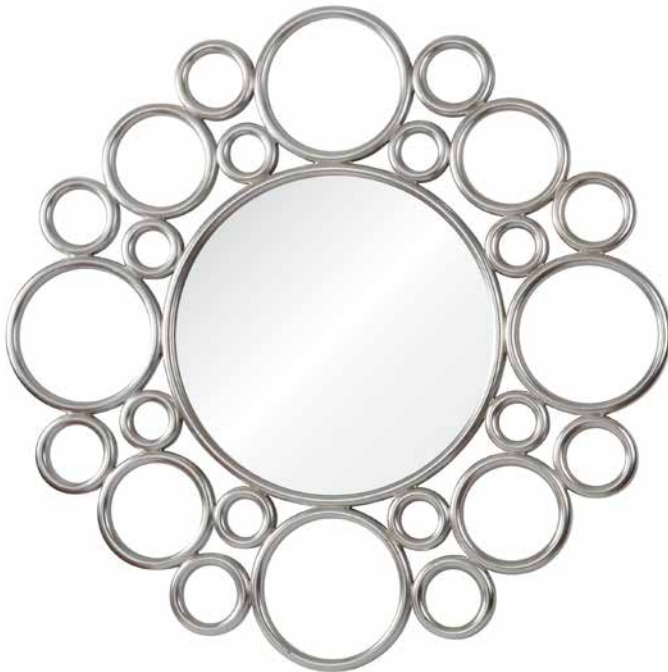

7891 Higgins

7835 Avellanas

Connected circles with clear mirror in center dark bronze finish.
Material: PU
Size: 26" W x 26" H
OD: 50" W X 50" H
Moulding: 12" W x 1 1/4" H

7891 Higgins

Connected circles with clear mirror in center antique silver finish.
Material: PU
Size: 26" W x 26" H
OD: 50" W X 50" H
Moulding: 12" W x 1 1/4" H

7834 Playa

Connected circles with clear mirror in center silver finish.
Material: PU
Size: 26" W x 26" H
OD: 50" W x 50" H
Moulding: 12" W x 1 1/4" H