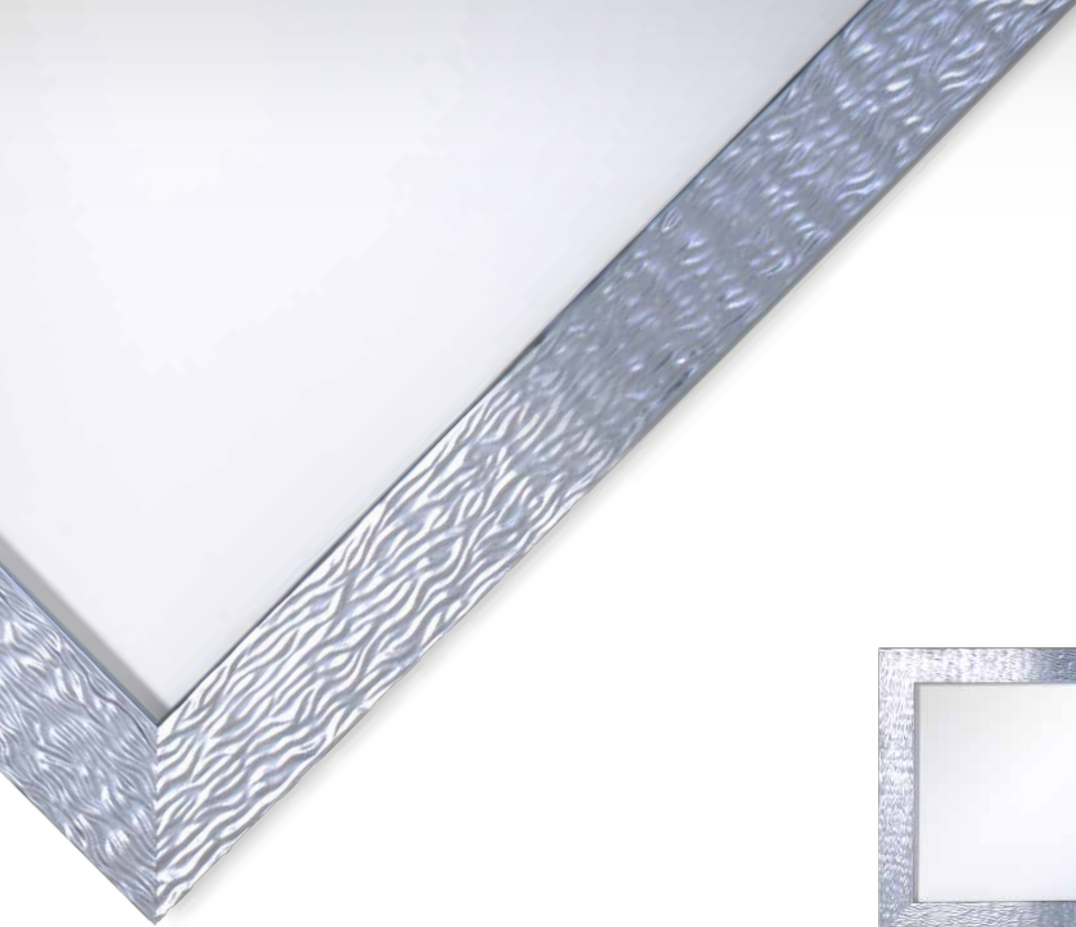

Size: 20" W x 60" H (Full Length)
36" W x 28" H (Vanity)

OD: 24" W x 64" H (Full Length)
40" W x 32" H (Vanity)

Moulding: 2" W x 3/4" H

7948 Rockaway

7948 Rockaway

Silver Contemporary glossy frame with repeating wave pattern.