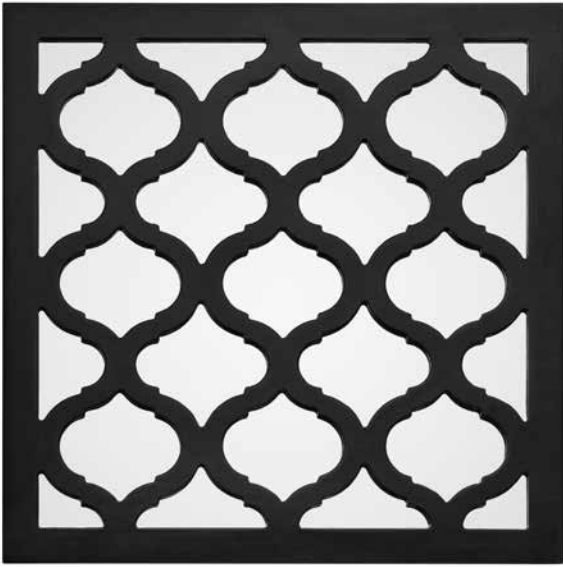

7884 Flagship