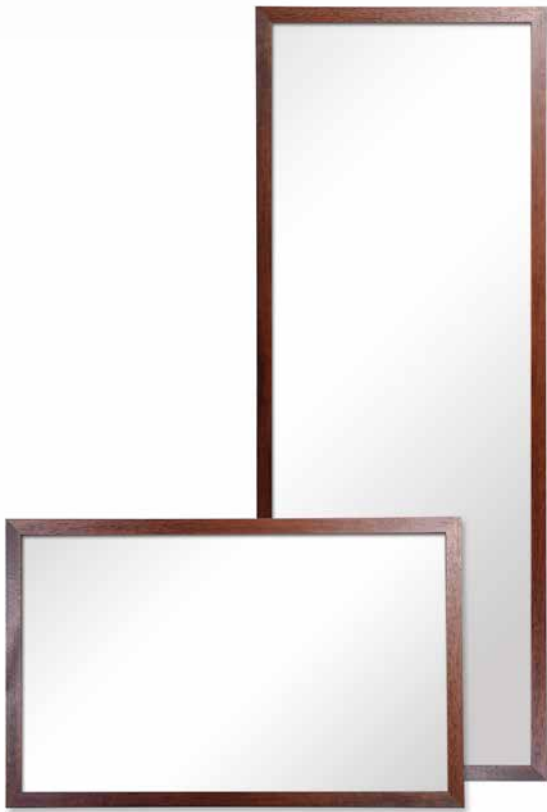

7955 Waddell