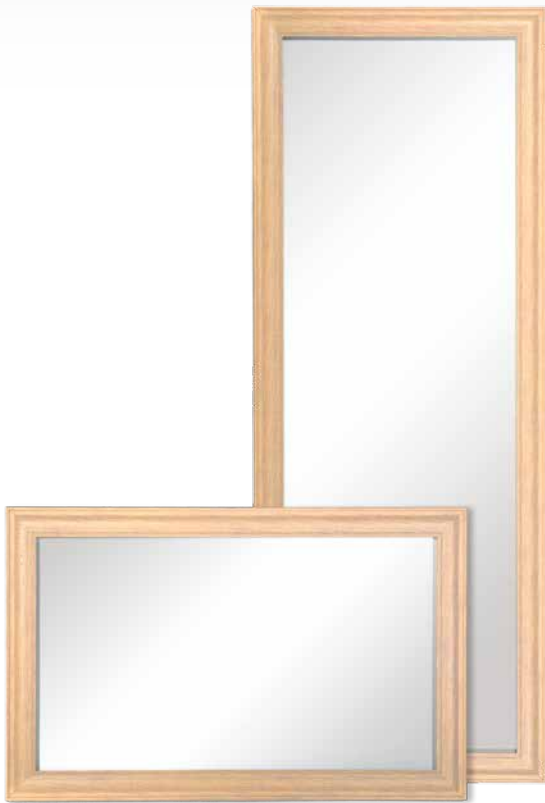

7944 Zuma

7944 Zuma

Contemporary Distressed Wheat finish frame.

Material: Wood

Size: 18" W x 58" H (Full Length)
34" W x 26" H (Vanity)

OD: 24" W x 64" H (Full Length)
40" W x 32" H (Vanity)

Moulding: 3" W x 3/4" H

7945 Latigo

Contemporary sand colored fine lined frame.

Material: Polystyrene

Size: 19" W x 59" H (Full Length)
35" W x 27" H (Vanity)

OD: 24" W x 64" H (Full Length)
40" W x 32" H (Vanity)

Moulding: 2 1/2" W x 1 1/4" H

7947 Topanga

Contemporary brushed silver finish .

Material: Polystyrene

Size: 20" W x 60" H (Full Length)
36" W x 28" H (Vanity)

OD: 24" W x 64" H (Full Length)
40" W x 32" H (Vanity)

Moulding: 2" W x 3/4" H