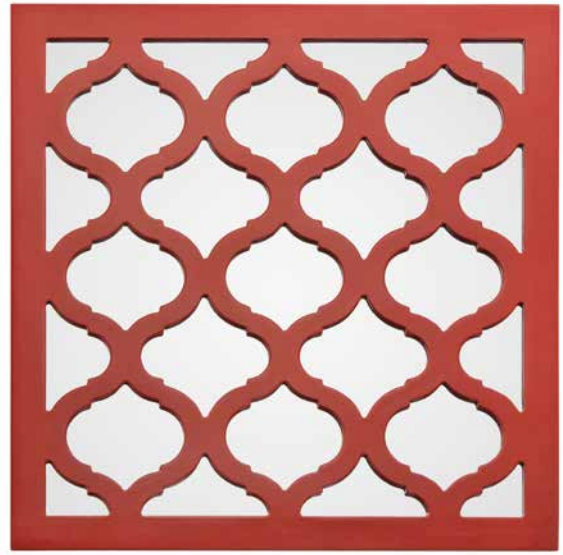

7884 Flagship

7861 Tapia

7885 Quintana

7863 Cantamar