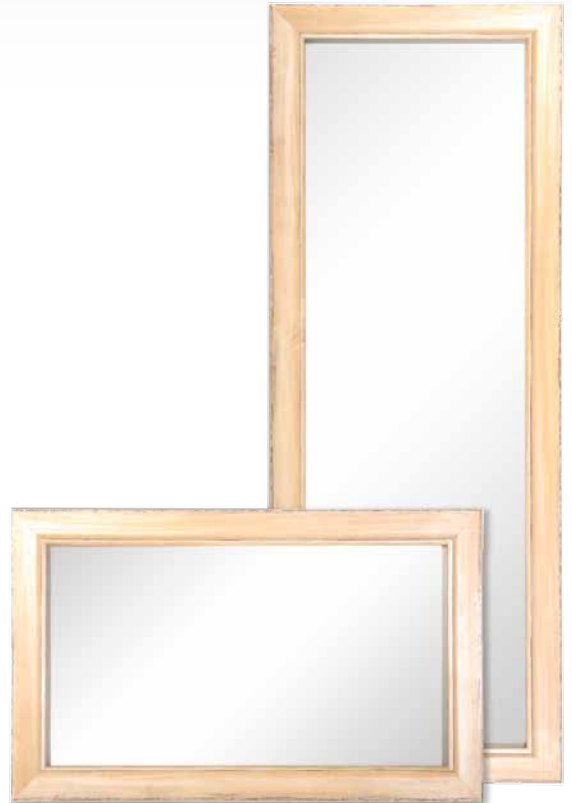

7945 Latigo