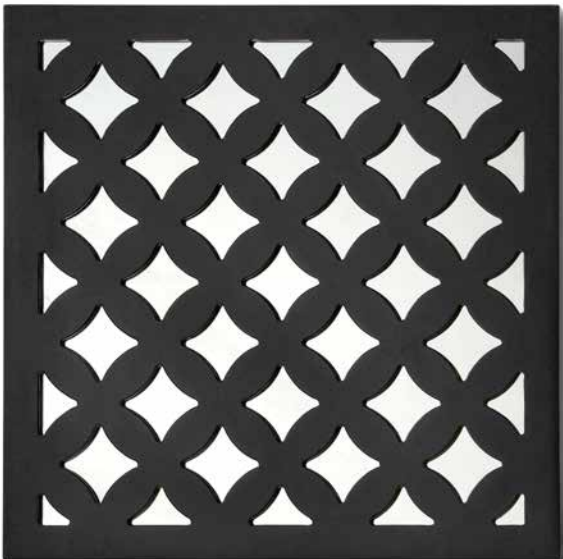

7885 Quintana

7863 Cantamar