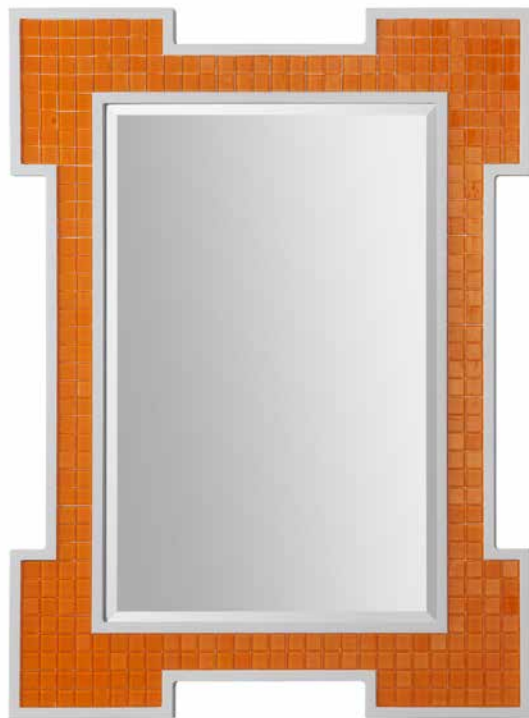

7865 Campo

7839 Teresa

7864 Dunes

7808 Crystal