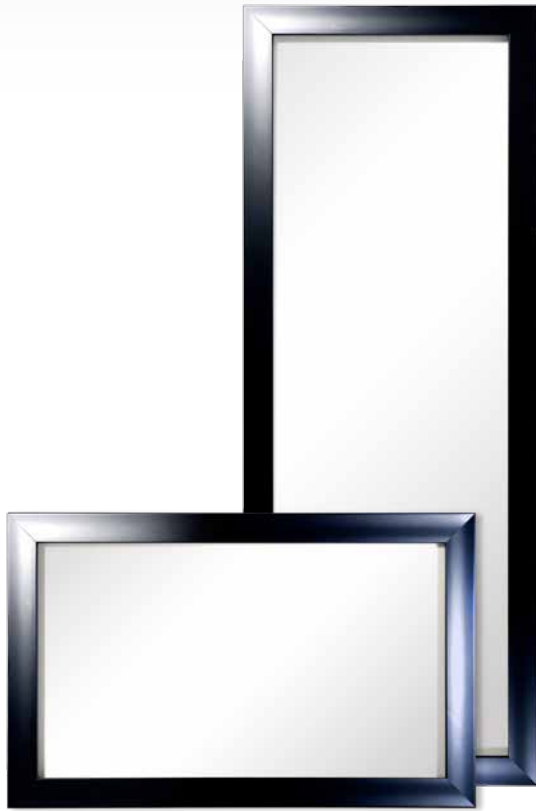

7959 Capitola

7959 Capitola

Matte Black Contemporary Frame.

Material: Polystyrene

Size: 19" W x 59" H (Full Length)

35" W x 27" H (Vanity)

OD: 24" W x 64" H (Full Length)

40" W x 32" H (Vanity)

Moulding: 2 1/2" W x 1 3/8" H

7961 Asilomar

Contemporary Brushed Champagne colored floater frame.

Material: Polystyrene

Size: 20 3/4" W x 60 3/4" H (Full Length)

36 3/4" W x 28 3/4" H (Vanity)

OD: 24" W x 64" H (Full Length)

40" W x 32" H (Vanity)

Moulding: 1 5/8" W x 1 1/4" H

7962 Carmel

Contemporary Brushed Espresso colored floater frame.

Material: Wood

Size: 20 7/8" W x 60 7/8" H (Full Length)

36 7/8" W x 28 7/8" H (Vanity)

OD: 24" W x 64" H (Full Length)

40" W x 32" H (Vanity)

Moulding: 1 9/16" W x 1 3/8" H