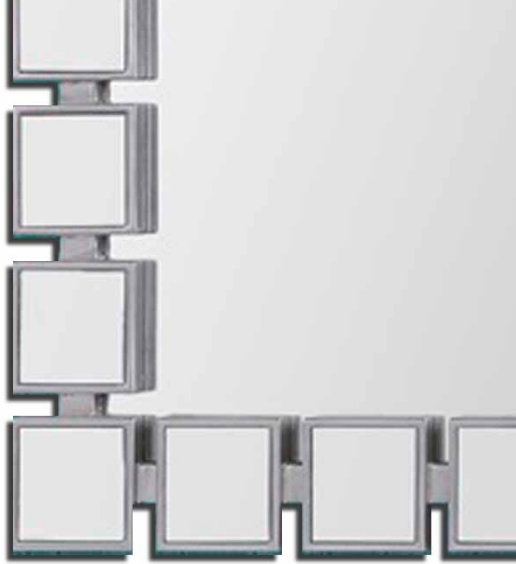

7822 San Elijo