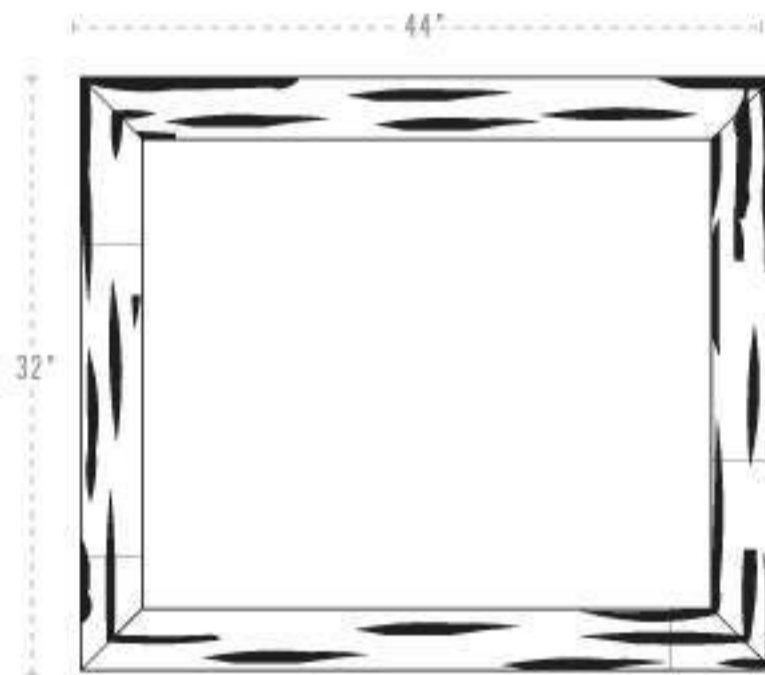

Custom sizes available

 Quick Ship

• BUILT •
IN THE

Dunes 9322 - 9522

**9322 - Dunes
Full Length**

**9522 - Dunes
Vanity**

G

Custom sizes available