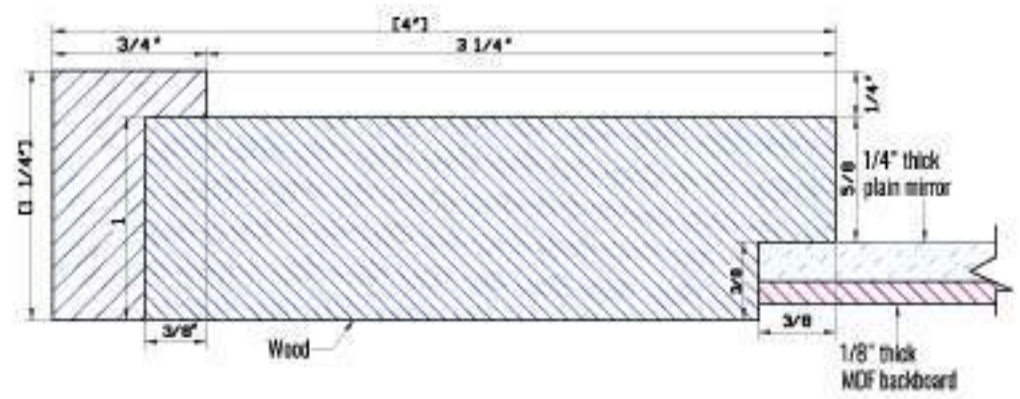

Quick Ship

BUILT IN THE