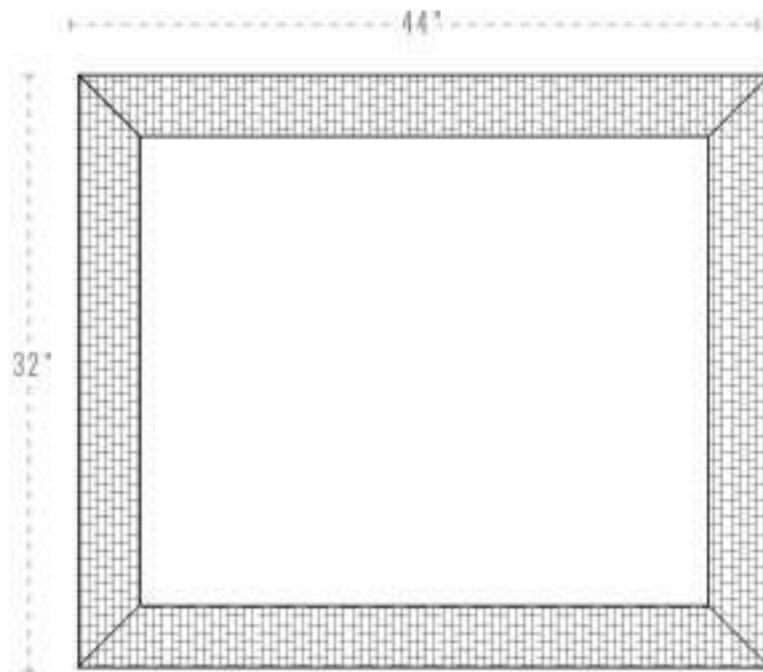

10322 - Denali
Vanity

G

Custom sizes available