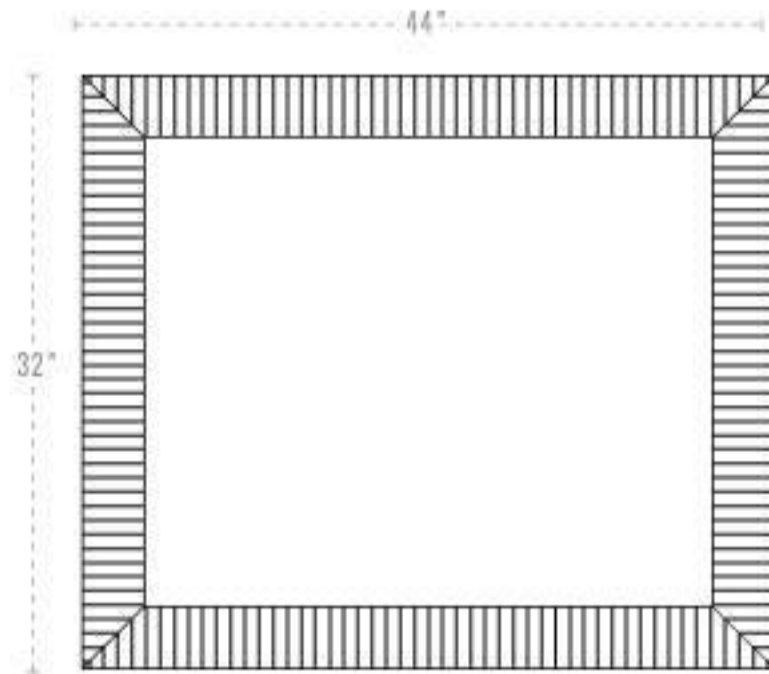

11122 - Bryce

Vanity

G

Custom sizes available