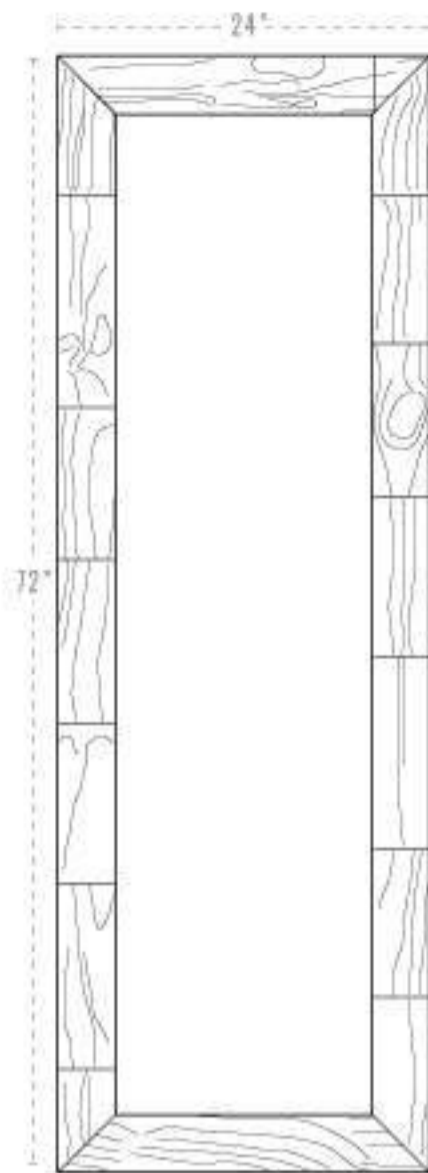

G

G

Ref. 8922
24" W x 72" H
Acadia Full Length

This frame features a **rugged, white-washed** finish capped with a **charcoal gray** frame.

G

Ref. 9122
44"W x 32"H
Acadia Vanity

★ BUILT ★

IN THE

**9922 - Caldera
Vanity**

G

Custom sizes available

Quick Ship

BUILT
IN THE

Saguaro 8122 - 8322

**8122 - Saguaro
Full Length**

**8322 - Saguaro
Vanity**