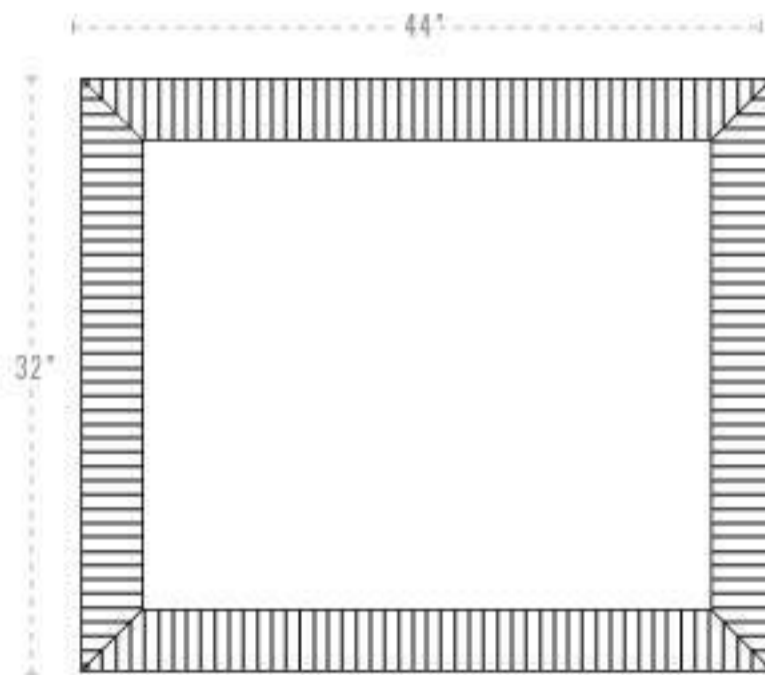

G

G

Ref. 8922
24" W x 72" H
Acadia Full Length

This frame features a **rugged, white-washed** finish capped with a **charcoal gray** frame.

G

Ref. 9122
44"W x 32"H
Acadia Vanity

★ BUILT ★

IN THE

Custom sizes available

Quick Ship

BUILT IN THE

Badlands 10522 - 10722

10522 - Badlands
Full Length

10722 - Badlands
Vanity

G

Custom sizes available