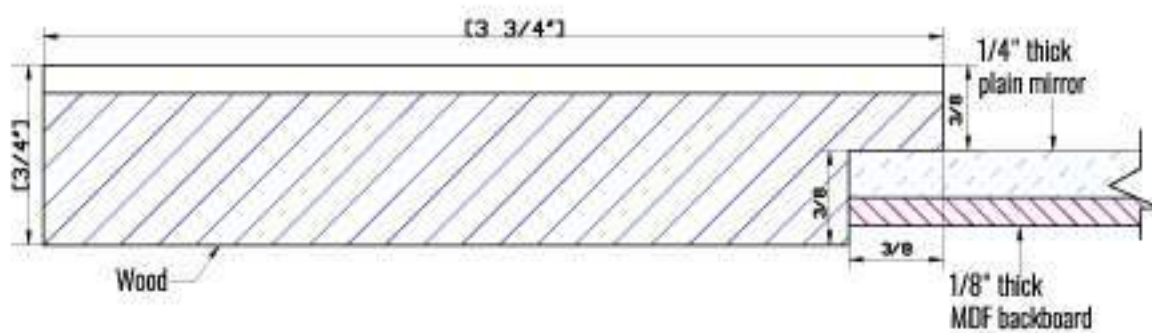

Quick Ship

BUILT
IN THE