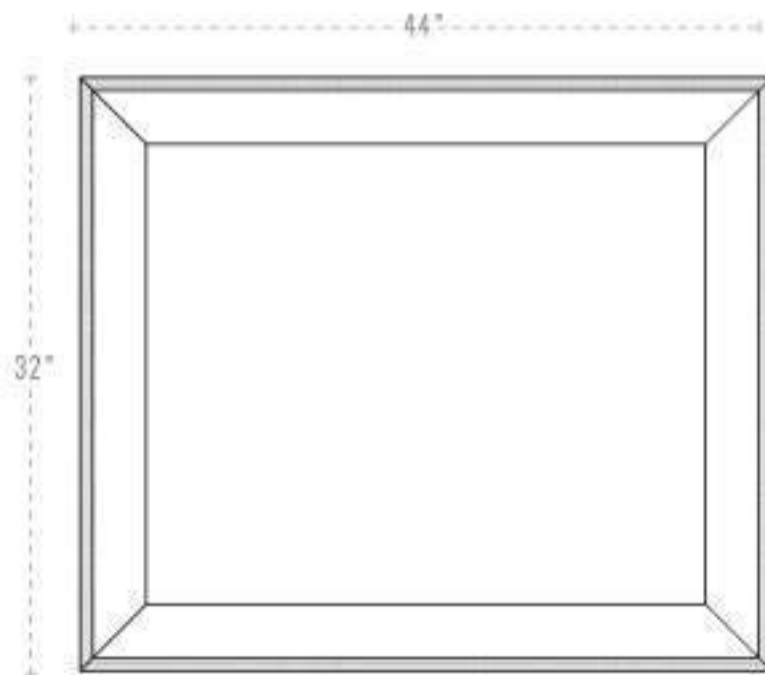

**9122 - Acadia
Vanity**

G

Custom sizes available