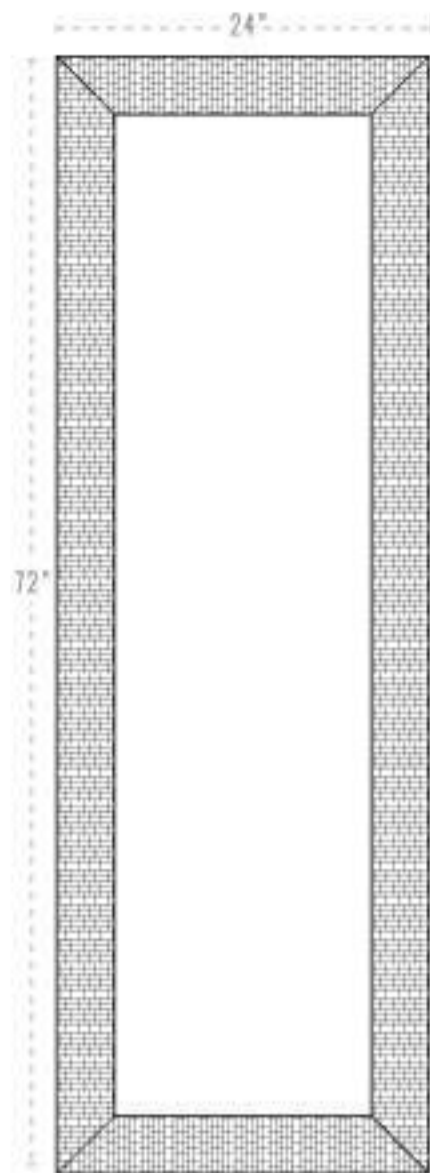

10122 - Denali
Full Length