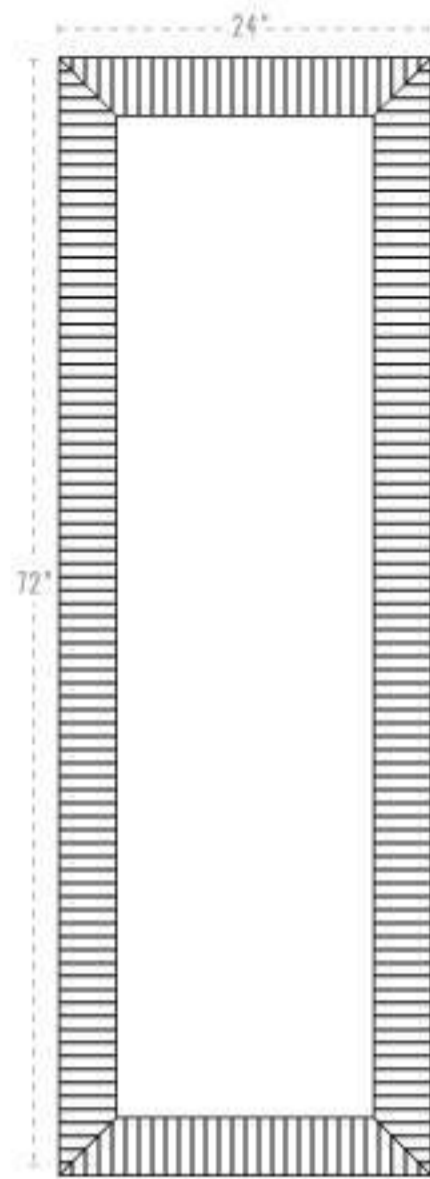

10922 - Bryce

Full Length