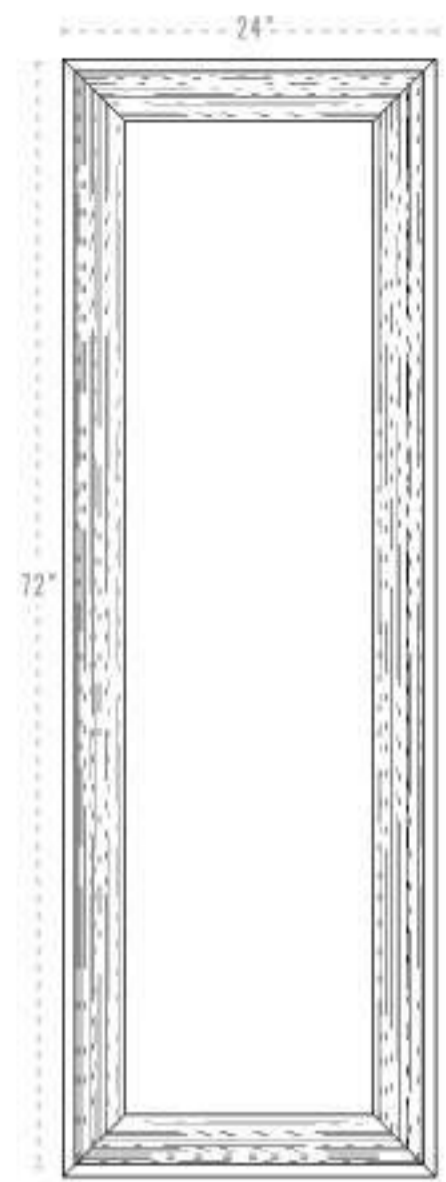

**8522 - Amistad
Full Length**