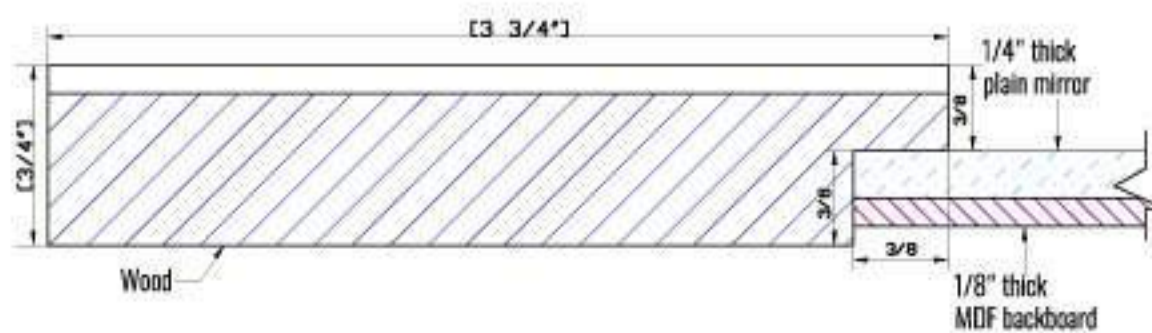

Custom sizes available

 Quick Ship

• BUILT •
IN THE

Dunes 9322 - 9522

**9322 - Dunes
Full Length**

**9522 - Dunes
Vanity**

G

Custom sizes available