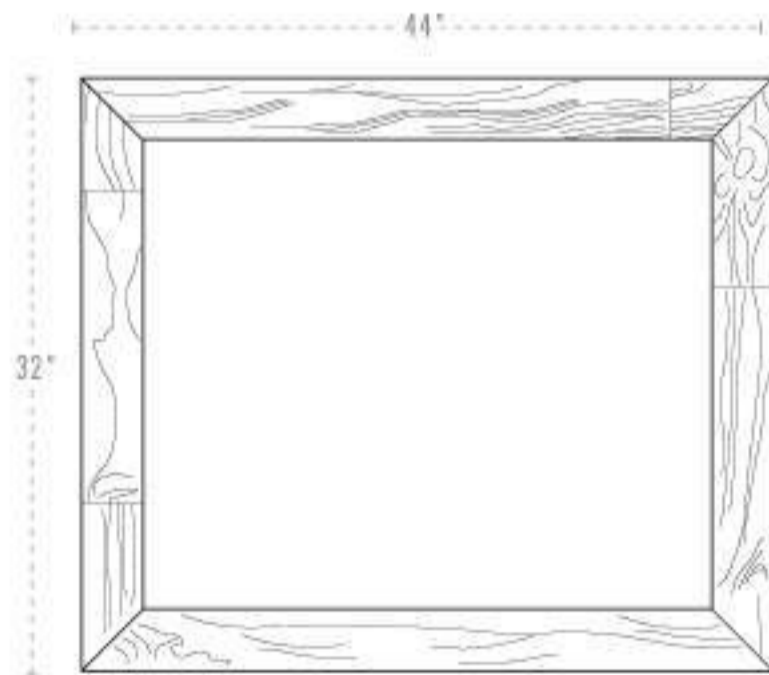

**8922 - Acadia
Full Length**

**9122 - Acadia
Vanity**

G

Custom sizes available

Quick Ship

BUILT
IN THE

Caldera 9722 - 9922

**9722 - Caldera
Full Length**