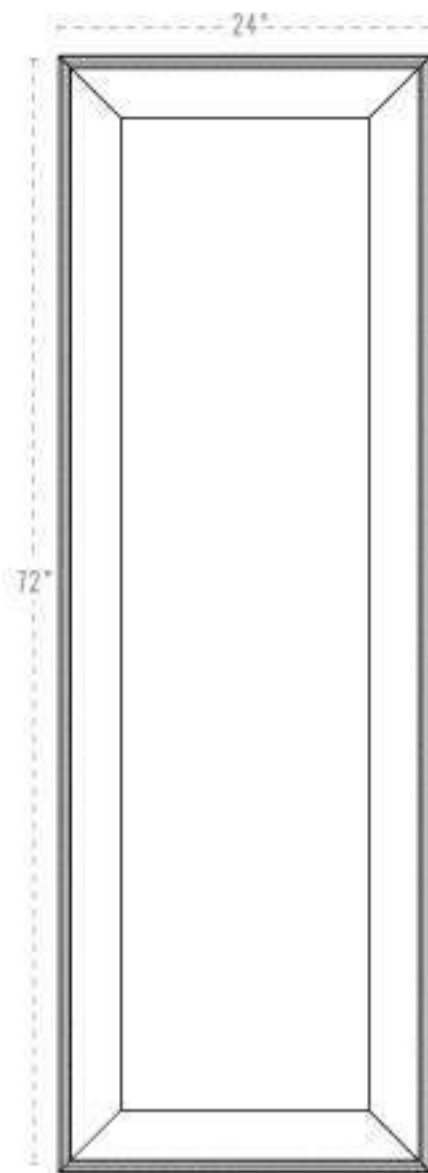

**8922 - Acadia
Full Length**