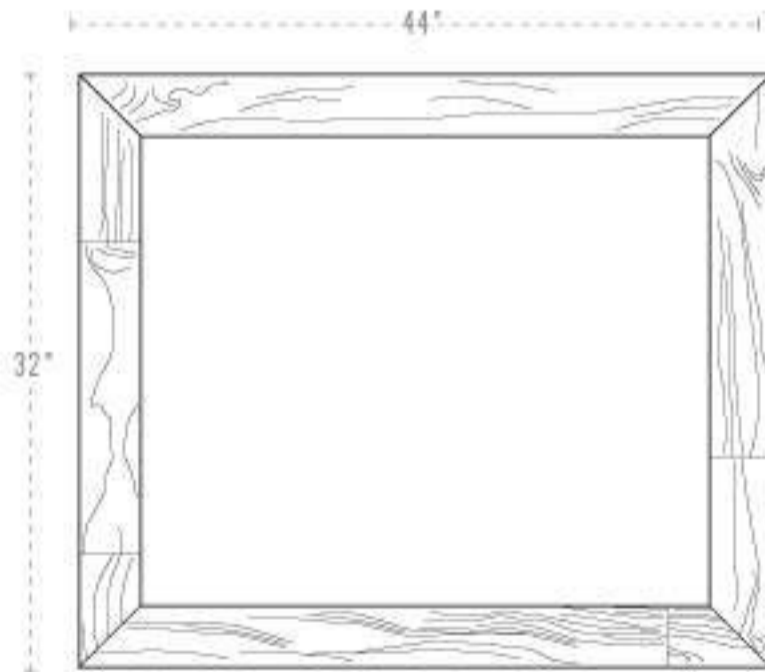

**9922 - Caldera
Vanity**

G

Custom sizes available

Quick Ship

BUILT
IN THE

Saguaro 8122 - 8322

**8122 - Saguaro
Full Length**

**8322 - Saguaro
Vanity**