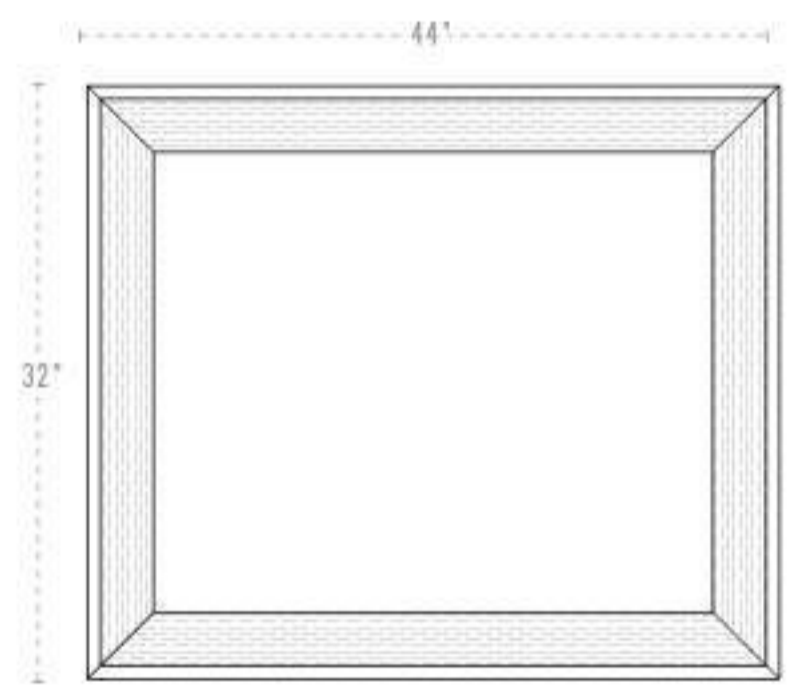

**8722 - Amistad
Vanity**

G

Custom sizes available