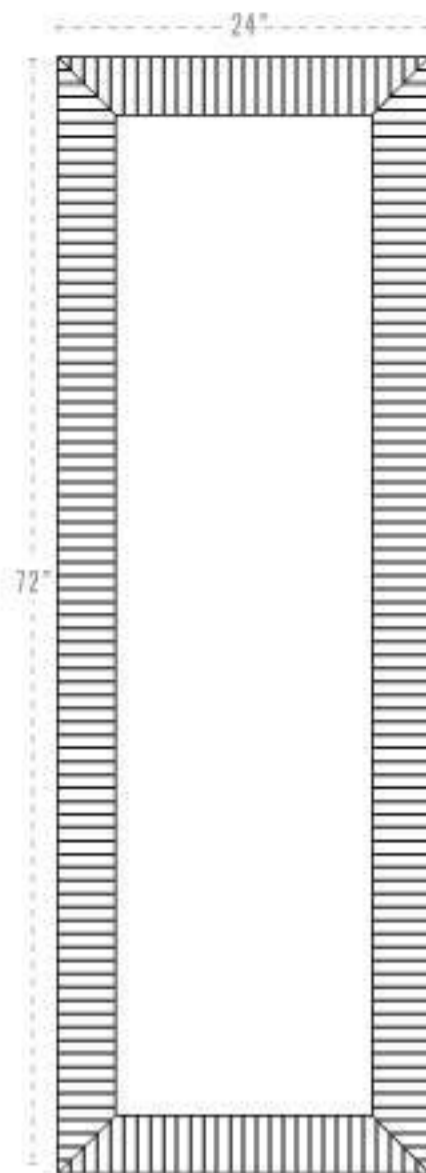

• BUILT •

IN THE

G
Ref. 8722
44" W x 32" H
Amistad Vanity
GS

A mistad

Gray and **white** tones inspired
by the **weathered shores** of
the Rio Grande River.

G
Ref. 8522
24"W x 72"H
Amistad Full Length

Acadia

G

G

Ref. 8922
24" W x 72" H
Acadia Full Length

This frame features a **rugged, white-washed** finish capped with a **charcoal gray** frame.

G

Ref. 9122
44"W x 32"H
Acadia Vanity

★ BUILT ★

IN THE

G
Ref. 10322
44"W x 32"H
Bryce Vanity

G

Badlands

Ref. 10722
44" W x 32" H
Badlands Vanity

G

Worn and weathered medium oak finish **inspired** by The Badlands.

Plans

Ref. 10522
24"W x 72"H
Badlands Full Length

Custom sizes available

Quick Ship

BUILT IN THE

Badlands 10522 - 10722

10522 - Badlands
Full Length

10722 - Badlands
Vanity

G

Custom sizes available