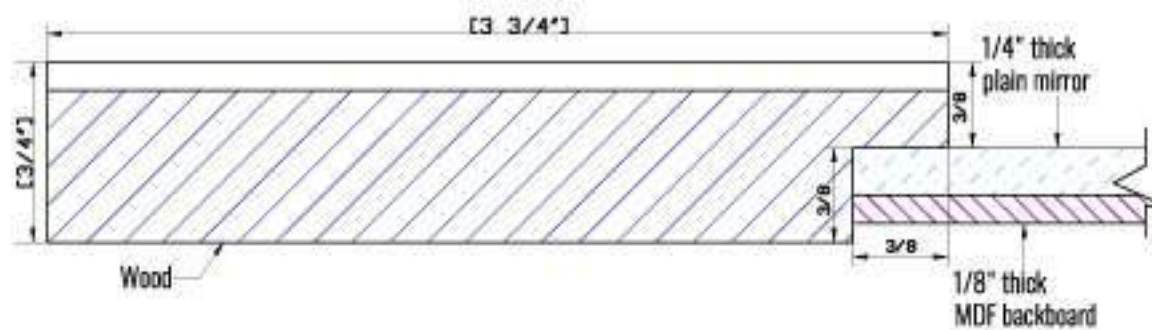

Custom sizes available

Quick Ship

BUILT IN THE

Badlands 10522 - 10722

10522 - Badlands
Full Length

10722 - Badlands
Vanity

G

Custom sizes available