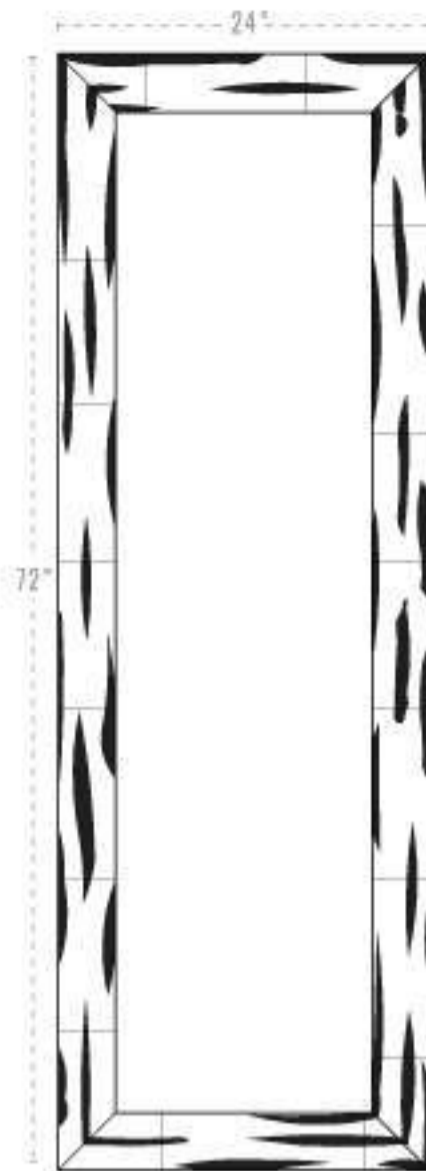

• BUILT •

IN THE

G
Ref. 8722
44" W x 32" H
Amistad Vanity
GS

A mistad

Gray and **white** tones inspired
by the **weathered shores** of
the Rio Grande River.

G
Ref. 8522
24"W x 72"H
Amistad Full Length

Acadia

G

G

Ref. 8922
24" W x 72" H
Acadia Full Length

This frame features a **rugged, white-washed** finish capped with a **charcoal gray** frame.

G

Ref. 9122
44"W x 32"H
Acadia Vanity

★ BUILT ★

IN THE

G
Ref. 10322
44"W x 32"H
Bryce Vanity

G

Badlands

Ref. 10722
44" W x 32" H
Badlands Vanity

G

Worn and weathered medium oak finish **inspired** by The Badlands.

Plans

Ref. 10522
24"W x 72"H
Badlands Full Length

Custom sizes available

 Quick Ship

• BUILT •
IN THE

Dunes 9322 - 9522

**9322 - Dunes
Full Length**

**9522 - Dunes
Vanity**

G

Custom sizes available