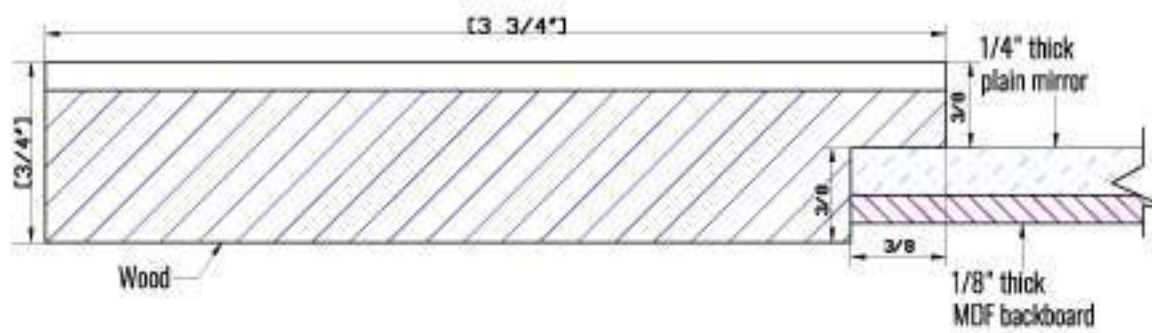

Quick Ship

BUILT
IN THE