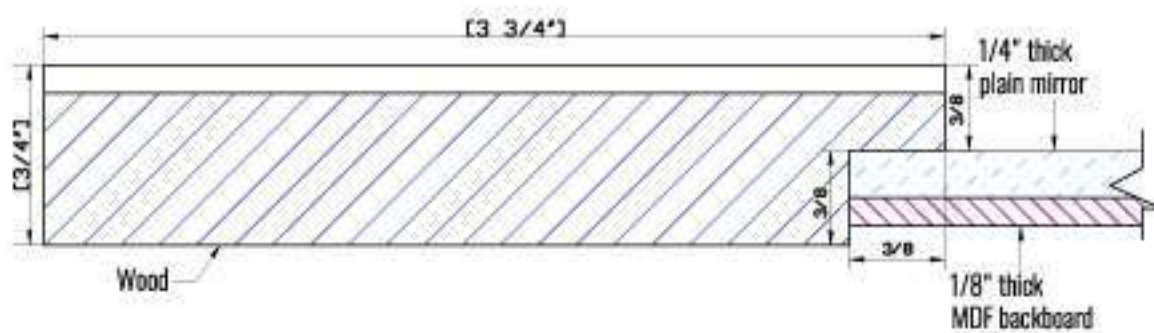

Custom sizes available

 Quick Ship

• BUILT •
IN THE

Dunes 9322 - 9522

**9322 - Dunes
Full Length**

**9522 - Dunes
Vanity**

G

Custom sizes available